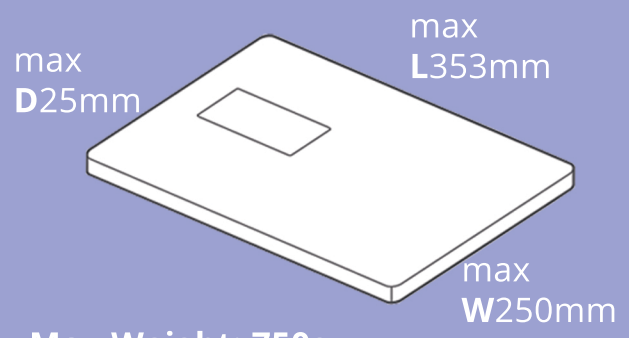

Letter

Max Weight: 100g

Large Letter

Max Weight: 750g

Large Letter - Machine Readable

Max Weight: 750g

Small Parcel

Max Weight: 2kg

Medium Parcel

Max Weight: 20kg

Large Parcel

Max Weight: 30kg