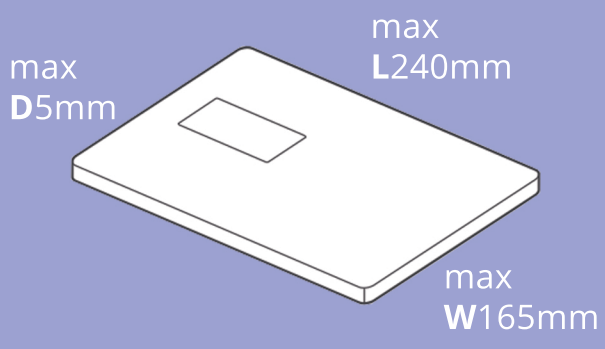

Letter

Max Weight: 100g

Large Letter

Max Weight: 750g

Large Letter - Machine Readable

Max Weight: 750g

Small Parcel

Max Weight: 2kg

Medium Parcel

Max Weight: 20kg

Large Parcel

Max Weight: 30kg