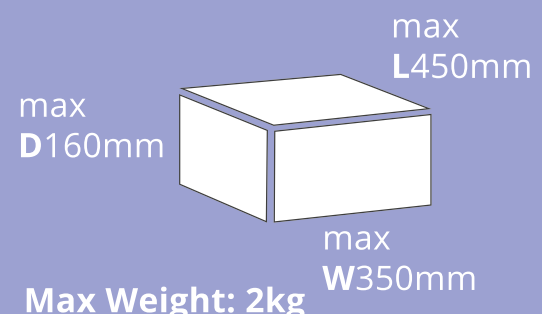

Letter

Max Weight: 100g

Large Letter

Max Weight: 750g

Large Letter - Machine Readable

Max Weight: 750g

Small Parcel

Max Weight: 2kg

Medium Parcel

Max Weight: 20kg

Large Parcel

Max Weight: 30kg