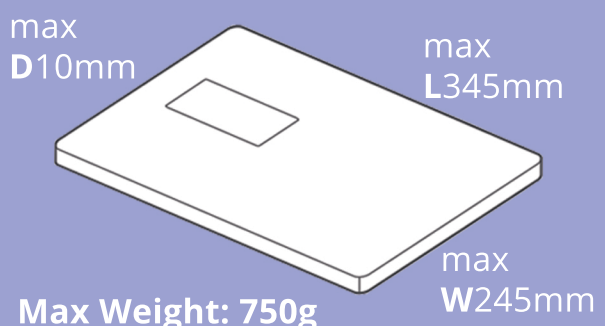

Letter

Max Weight: 100g

Large Letter

Max Weight: 750g

Large Letter - Machine Readable

Max Weight: 750g

Small Parcel

Max Weight: 2kg

Medium Parcel

Max Weight: 20kg

Large Parcel

Max Weight: 30kg