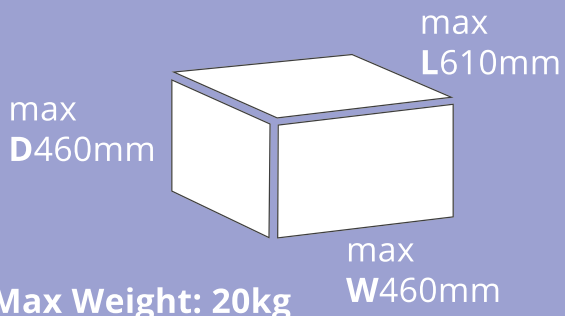

Letter

Max Weight: 100g

Large Letter

Max Weight: 750g

Large Letter - Machine Readable

Max Weight: 750g

Small Parcel

Max Weight: 2kg

Medium Parcel

Max Weight: 20kg

Large Parcel

Max Weight: 30kg